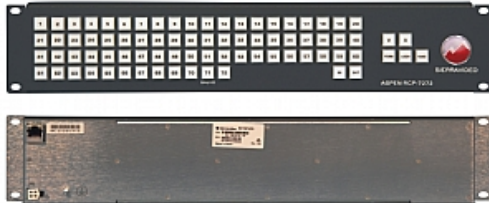

kramer

RCP-7272

Remote Panel for 7272HD-3G

The RCP-7272 remote control panel for 7272HD-3G. It can be connected directly to the switcher or via a network connection

FEATURES

72x72 XY

79 Buttons - 72 I/O & 7 Control Back-Lit Multi-Color LED Buttons

Control - Ethernet (RJ-45)

Power - 12V DC

Standard 19" Rack Mount Size - 2U

kramer

TECHNICAL SPECIFICATIONS

OPERATING TEMPERATURE:	0-45C
AC INPUT RANGE:	100-240V, 50-60Hz
MAX AC POWER:	4.8W
ETHERNET (1):	10/100 Base-T (RJ-45)